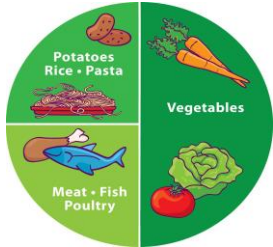

**Assembly Christian's
Cafeteria Lunches
Provide You With
More Healthier
Choices**

**Lunch Prices April 20 Days
Full Pay $2.70 x 20 = $54.00
Reduced .40 x 20 = $8.00**

LET'S SEE HOW MANY DIFFERENT COLOR VEGETABLES YOU CAN EAT PER DAY!!!!

Our Salads are a combination of Spinach Spring Mix (Green & Red Lettuces), Romaine, Iceberg, Tomatoes, Cucumbers, Purple Cabbage & Carrots

We offer Baby Carrots everyday
Our Stack of Trim is Spinach, Tomatoes, & Pickle Slices

The Grains we serve At Lunch are Whole Wheat/Whole Grain.

YOU ALSO HAVE A VARIETY OF MEATS SERVED EACH WEEK.

We serve can Fruits Daily
Also 100% Fruit Juices

Condiments Available Daily:
Ranch , Italian & Thousand Island
Ketchup, Mustard, B.B. Que Sauce & Mayonnaise

MENU'S ARE SUBJECT TO CHANGE

APRIL LUNCH 2018 K - 8th GRADES

MONDAY 2	TUESDAY 3 Red Beans W/Sausage Rice Cole Slaw Apple Sauce Cornbread Choice of Milk	WEDNESDAY 4 Cheese Burger Bun Potatoes Stack of Trim Mixed Fruits Choice of Milk	THURSDAY 5 Turkey Taco Soft/Bowls Shells Corn Lettuce/Tomato Pears Choice of Milk	FRIDAY 6 Pepperoni Pizza Green Beans Green Leafy Salad Pineapple Tidbits Cookie Choice of Milk
MONDAY 9 Chicken Strips WG Macaroni & Cheese Peas & Carrots Green Leafy Salad Peaches WW Dinner Roll Choice of Milk	TUESDAY 10 Beef Stew Rice White Beans W/Ham Green Leafy Salad Apple Sauce Dinner Roll Choice of Milk	WEDNESDAY 11 Hot Dog W/ Chili Nacho Chips Liquid Cheese Lettuce/Tomatoes Mixed Fruit Choice of Milk	THURSDAY 12 WW Spaghetti Beef Meat Sauce Green Beans Green Leafy Salad Pears Cinnamon Roll Choice of Milk	FRIDAY 13 Beef Pizza Corn Green Leafy Salad Pineapple Tidbits Cookie Choice of Milk
MONDAY 16 Hamburger Steak Mashed Potatoes Gravy Green Leafy Salad Peaches Dinner Roll Choice of Milk	TUESDAY 17 Chicken Stew Rice Corn Green Leafy Salad Apple Crisp Dinner Roll Choice of Milk	WEDNESDAY 18 Hamburger Bun Potatoes Stack of Trim Mixed Fruits Choice of Milk	THURSDAY 19 Pork & Sausage Jambalaya White Beans W/Ham Green Leafy Salad Pears Dinner Roll Choice of Milk	FRIDAY 20 EMB Pizza Green Beans Green Leafy Salad Strawberry Cup Cookie Choice of Milk
MONDAY 23 Chicken Nuggets WG Macaroni & Cheese Broccoli Green Leafy Salad Peaches Dinner Roll Choice of Milk	TUESDAY 24 Pork Stew Rice Green Beans Green Leafy Salad Apple Sauce Cup WW Dinner Roll Choice of Milk	WEDNESDAY 25 Breaded Chicken Burger Bun Potatoes Stack of Trim Fruit Jello Choice of Milk	THURSDAY 26 B.B. Que Biblet Rice Dressing Baked Beans Green Leafy Salad Pears ww Garlic Bread Choice of Milk	FRIDAY 27 Pepperoni Pizza Green Beans Green Leafy Salad Pineapple Tidbits Cookie Choice of Milk
MONDAY 30 Chicken Fried Steak Mashed Potatoes Gravy Green Leafy Salad Peaches WW Dinner Roll Choice of Milk	TUESDAY	WEDNESDAY	THURSDAY	FRIDAY