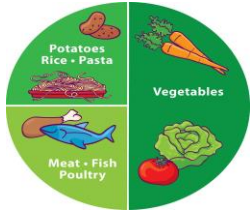

**ASSEMBLY 'S
CAFETERIA
BREAKFAST
PROVIDES YOU
WITH
MORE FRUITS**

MAKE SURE YOU EAT ALL YOUR FRUITS FOR BREAKFAST!!!

**Breakfast Prices April 20 Days
Full Pay- $1.90 x 20 = $38.00
Reduced .30 x 20 = $6.00**

Start your Day Off With a Good Breakfast

MENU'S ARE SUBJECT TO CHANGE

Condiments Available Daily:
Syrup
Jelly

APRIL BREAKFAST 2018

MONDAY 2	TUESDAY 3	WEDNESDAY 4	THURSDAY 5	FRIDAY 6
	Biscuit Ham Jelly Fresh Fruit Choice of Juice Choice of Milk	WG Waffles Sausage Patty Syrup Peaches Choice of Juice Choice of Milk	Grits WW Toast Egg Patty Jelly Pears Choice of Juice Choice of Milk	Hot Ham on Bun Mixed Fruits Choice of Juice Choice of Milk
MONDAY 9	TUESDAY 10	WEDNESDAY 11	THURSDAY 12	FRIDAY 13
WG Assorted Cereal WW Toast Jelly Apple Sauce Choice of Juice Choice of Milk	Biscuit Sausage Patty Jelly Fresh Fruit Choice of Juice Choice of Milk	WG Waffles Egg Patty Syrup Peaches Choice of Juice Choice of Milk	Grits WW Toast Ham Jelly Pears Choice of Juice Choice of Milk	Breakfast on Stick Mixed Fruits Choice of Juice Choice of Milk
MONDAY 16	TUESDAY 17	WEDNESDAY 18	THURSDAY 19	FRIDAY 20
WG Assorted Cereal WW Toast Jelly Apple Sauce Choice of Juice Choice of Milk	Biscuit Egg Patty Jelly Fresh Fruit Choice of Juice Choice of Milk	WG Pancakes Ham Syrup Peaches Choice of Juice Choice of Milk	Grits WW Toast Sausage Patty Jelly Pears Choice of Juice Choice of Milk	Hot Ham on Bun Mixed Fruits Mixed Fruits Choice of Juice Choice of Milk
MONDAY 23	TUESDAY 24	WEDNESDAY 25	THURSDAY 26	FRIDAY 27
WG Assorted Cereal WW Toast Jelly Apple Sauce Choice of Juice Choice of Milk	Biscuit Ham Jelly Fresh Fruit Choice of Juice Choice of Milk	WG Waffles Sausage Patty Syrup Peaches Choice of Juice Choice of Milk	Grits WW Toast Egg Patty Jelly Pears Choice of Juice Choice of Milk	Breakfast Pizza Mixed Fruits Choice of Juice Choice of Milk
MONDAY 30	TUESDAY	WEDNESDAY	THURSDAY	FRIDAY
WG Assorted Cereal WW Toast Jelly Apple Sauce Choice of Juice Choice of Milk