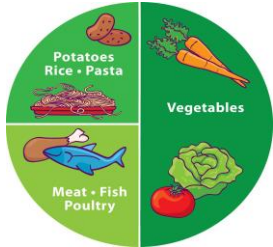

**Assembly Christian's
Cafeteria Lunches
Provide You With
More Healthier
Choices**

Lunch Prices April 20 Days
Full Pay $2.70 x 20 = $54.00
Reduced .40 x 20 = $8.00

LET'S SEE HOW MANY DIFFERENT COLOR
VEGETABLES YOU CAN EAT PER DAY!!!!

Our Salads are a combination of Spinach
Spring Mix (Green & Red Lettuces),
Romaine, Iceberg, Tomatoes,
Cucumbers, Purple Cabbage & Carrots

We offer Baby Carrots everyday
Our Stack of Trim is Spinach, Tomatoes,
& Pickle Slices

The Grains we serve At Lunch are
Whole Wheat/Whole Grain.

YOU ALSO HAVE A VARIETY OF MEATS
SERVED EACH WEEK.

We serve can Fruits Daily
Also 100% Fruit Juices

Condiments Available Daily:
Ranch , Italian & Thousand Island
Ketchup, Mustard, B.B. Que Sauce &
Mayonnaise

MENU'S ARE SUBJECT TO CHANGE

APRIL LUNCH 2018 9th-12th GRADE

MONDAY 2 	TUESDAY 3 Red Beans W/Sausage Rice Cole Slaw Apple Sauce Cornbread Choice of Milk	WEDNESDAY 4 Cheese Burger Bun Potatoes Stack of Trim Mixed Fruits Choice of Milk	THURSDAY 5 Turkey Taco Soft/Bowls Shells Corn Lettuce/Tomato Pears Choice of Milk	FRIDAY 6 Pepperoni Pizza Green Beans Green Leafy Salad Pineapple Tidbits Cookie Choice of Milk
MONDAY 9 Chicken Strips WG Macaroni & Cheese Peas & Carrots Green Leafy Salad Peaches WW Dinner Roll Choice of Milk	TUESDAY 10 Beef Stew Rice White Beans W/Ham Green Leafy Salad Apple Sauce Dinner Roll Choice of Milk	WEDNESDAY 11 Hot Dog W/ Chili Nacho Chips Liquid Cheese Lettuce/Tomatoes Mixed Fruit Choice of Milk	THURSDAY 12 WW Spaghetti Beef Meat Sauce Green Beans Green Leafy Salad Pears Cinnamon Roll Choice of Milk	FRIDAY 13 Beef Pizza Corn Green Leafy Salad Pineapple Tidbits Cookie Choice of Milk
MONDAY 16 Hamburger Steak Mashed Potatoes Gravy Green Leafy Salad Peaches Dinner Roll Choice of Milk	TUESDAY 17 Chicken Stew Rice Corn Green Leafy Salad Apple Crisp Dinner Roll Choice of Milk	WEDNESDAY 18 Hamburger Bun Potatoes Stack of Trim Mixed Fruits Choice of Milk	THURSDAY 19 Pork & Sausage Jambalaya White Beans W/Ham Green Leafy Salad Pears Dinner Roll Choice of Milk	FRIDAY 20 EMB Pizza Green Beans Green Leafy Salad Strawberry Cup Cookie Choice of Milk
MONDAY 23 Chicken Nuggets WG Macaroni & Cheese Broccoli Green Leafy Salad Peaches Dinner Roll Choice of Milk	TUESDAY 24 Pork Stew Rice Green Beans Green Leafy Salad Apple Sauce Cup WW Dinner Roll Choice of Milk	WEDNESDAY 25 Breaded Chicken Burger Bun Potatoes Stack of Trim Fruit Jello Choice of Milk	THURSDAY 26 B.B. Que Biblet Rice Dressing Baked Beans Green Leafy Salad Pears ww Garlic Bread Choice of Milk	FRIDAY 27 Pepperoni Pizza Green Beans Green Leafy Salad Pineapple Tidbits Cookie Choice of Milk
MONDAY 30 Chicken Fried Steak Mashed Potatoes Gravy Green Leafy Salad Peaches WW Dinner Roll Choice of Milk	TUESDAY	WEDNESDAY	THURSDAY	FRIDAY