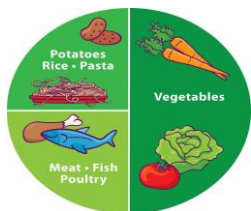

**ASSEMBLY 'S
CAFETERIA
BREAKFAST
PROVIDES YOU
WITH
MORE FRUITS**

MAKE SURE YOU EAT ALL YOUR FRUITS FOR BREAKFAST!!!

Breakfast Prices November 16 Days

Full Pay- $1.90 x 16 = $30.40

Reduced .30 x 1 = $4.80

Start your Day Off With a Good Breakfast

MENU'S ARE SUBJECT TO CHANGE

Condiments Available Daily:

- Syrup
- Jelly

November Breakfast 2018

MONDAY	TUESDAY	WEDNESDAY	THURSDAY 1	FRIDAY 2
			Grits Toast Ham Patty Jelly Pears Choice of Juice Choice of Milk	Breakfast on Stick Mixed Fruits Choice of Juice Choice of Milk
MONDAY 5	TUESDAY 6	WEDNESDAY 7	THURSDAY 8	FRIDAY 9
WG Assorted Cereal WW Toast Jelly Apple Sauce Choice of Juice Choice of Milk	 Election Day	Waffles Egg Patty Syrup Peaches Choice of Juice Choice of Milk	Grits WW Toast Bacon Jelly Pears Choice of Juice Choice of Milk	Breakfast Pizza Mixed Fruits Choice of Juice Choice of Milk
MONDAY 12	TUESDAY 13	WEDNESDAY 14	THURSDAY 15	FRIDAY 16
WG Assorted Cereal WW Toast Jelly Apple Sauce Choice of Juice Choice of Milk	Biscuit Bacon Jelly Fresh Fruit Choice of Juice Choice of Milk	WG Pancakes Ham Patty Syrup Peaches Choice of Juice Choice of Milk	Grits WW Toast Sausage Patty Jelly Pears Choice of Juice Choice of Milk	Breakfast Burrito Mixed Fruits Choice of Juice Choice of Milk
MONDAY 19	TUESDAY 20	WEDNESDAY 21	THURSDAY 22	FRIDAY 23
MONDAY 26	TUESDAY 27	WEDNESDAY 28	THURSDAY 29	FRIDAY 30
WG Assorted Cereal WW Toast Jelly Apple Sauce Rice Krispy Treats Choice of Juice Choice of Milk	Biscuit Sausage Patty Jelly Fresh Fruit Choice of Juice Choice of Milk	WG Pancakes Egg Patty Syrup Peaches Choice of Juice Choice of Milk	Grits WW Toast Bacon Jelly Pears Choice of Juice Choice of Milk	Breakfast Pizza Mixed Fruits Choice of Juice Choice of Milk