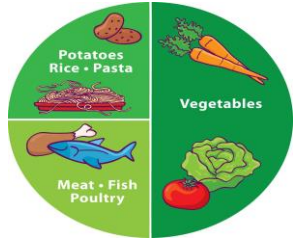

**Assembly Christian's
Cafeteria Lunches
Provide You With
More Healthier
Choices**

Lunch Prices November 16 Days
Full Pay $2.70 x 16 = $43.20
Reduced .40 x 16 = $6.40

LET'S SEE HOW MANY DIFFERENT COLOR VEGETABLES YOU CAN EAT PER DAY!!!!

Our Salads are a combination of Spinach Spring Mix (Green & Red Lettuces), Romaine, Iceberg, Tomatoes, Cucumbers, Purple Cabbage & Carrots

We offer Baby Carrots everyday
Our Stack of Trim is Spinach, Tomatoes, & Pickle Slices

The Grains we serve At Lunch are Whole Wheat/Whole Grain.

YOU ALSO HAVE A VARIETY OF MEATS SERVED EACH WEEK.

We serve Fruits Daily
Also 100% Fruit Juices
Condiments Available Daily:
Ranch Fat Free, Regular, Italian
Ketchup, Mustard, B.B. Que Sauce
Mayonnaise : Fat Free or Regular

MENU'S ARE SUBJECT TO CHANGE

NOVEMBER LUNCH 2018 - PK - 8TH GRADES

MONDAY	TUESDAY	WEDNESDAY	THURSDAY 1	FRIDAY 2
			Chicken & Sausage Gumbo/ Rice Green Beans Green Leafy Salad Pears Dinner Roll Choice of Milk	Pepperoni Pizza Corn Green Leafy Salad Pineapple Tidbits Rice Krispy Treats Choice of Milk
MONDAY 5	TUESDAY 6	WEDNESDAY 7	THURSDAY 8	FRIDAY 9
Salsbury Steak Mashed Potatoes w/ Gravy Glazed Carrots Green Leafy Salad Sliced Peaches Dinner Roll Choice of Milk	 Election Day	Hamburger Bun Potatoes Stack of Trim Fruit Cocktail Slice Cheese Choice of Milk	Pig In Blanket Bun Potatoes Cucumber/Tomatoes Pears Rice Krispy Treat Choice of Milk	EMB Pizza Corn Green Leafy Salad Cookie Choice of Milk
MONDAY 12	TUESDAY 13	WEDNESDAY 14	THURSDAY 15	FRIDAY 16
Taco's Corn Lettuce/Tomatoes Shredded Cheese Sour Cream Apple Crisp Choice of Milk	Red Beans Sausage Rice Cole Slaw Sliced Pears Cornbread Choice of Milk	Turkey Hot Dog Bun/ Chili Potatoes Green Leafy Salad Fruit Cocktail Choice of Milk	Turkey Roast W/Gravy Rice Yam Casserole Green Leafy Salad Fruit Salad Chocolate Cake Choice of Milk	Hamburger Pizza Corn Green Leafy Salad Pineapple Tidbits Cookie Choice of Milk
MONDAY 19	TUESDAY 20	WEDNESDAY 21	THURSDAY 22	FRIDAY 23
MONDAY 26	TUESDAY 27	WEDNESDAY 28	THURSDAY 29	FRIDAY 30
Chicken Nugget Macaroni & Cheese Carrots & Peas Green Leafy Salad Sliced Peaches Dinner Roll Choice of Milk	Beef Stew Rice White Beans Green Leafy Salad Apple Sauce WW Dinner Roll Choice of Milk	Cheese Burger Bun Potatoes Stack of Trim Fruit Cocktail Slice Cheese Choice of Milk	Spaghetti Beef Meat Sauce Green Beans Green Leafy Salad Pears Cinnamon Roll Choice of Milk	Pepperoni Pizza Corn Green Leafy Salad Pineapple Tidbits Cookie Choice of Milk