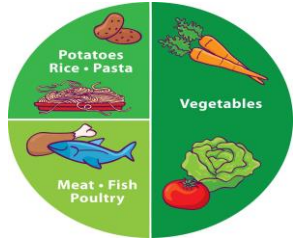

NOVEMBER LUNCH 2018 - 9 - 12TH GRADES

Assembly Christian's
Cafeteria Lunches
Provide You With
More Healthier
Choices

Lunch Prices November 16 Days
Full Pay $2.70 x 16 = $43.20
Reduced .40 x 16 = $6.40

LET'S SEE HOW MANY DIFFERENT COLOR VEGETABLES YOU CAN EAT PER DAY!!!!

Our Salads are a combination of Spinach Spring Mix (Green & Red Lettuces), Romaine, Iceberg, Tomatoes, Cucumbers, Purple Cabbage & Carrots

We offer Baby Carrots everyday
Our Stack of Trim is Spinach, Tomatoes, & Pickle Slices

The Grains we serve At Lunch are Whole Wheat/Whole Grain.

YOU ALSO HAVE A VARIETY OF MEATS SERVED EACH WEEK.

We serve Fruits Daily
Also 100% Fruit Juices
Condiments Available Daily:
Ranch Fat Free, Regular, Italian
Ketchup, Mustard, B.B. Que Sauce
Mayonnaise : Fat Free or Regular

MENU'S ARE SUBJECT TO CHANGE

MONDAY	TUESDAY	WEDNESDAY	THURSDAY 1	FRIDAY 2
			Chicken & Sausage Gumbo/ Rice Green Beans Green Leafy Salad Pears Dinner Roll Choice of Juice Choice of Milk	Pepperoni Pizza Corn on Cob Green Leafy Salad Pineapple Tidbits Rice Krispy Treats Choice of Juice Choice of Milk
MONDAY 5	TUESDAY 6	WEDNESDAY 7	THURSDAY 8	FRIDAY 9
Salsbury Steak Mashed Potatoes w/ Gravy Glazed Carrots Green Leafy Salad Sliced Peaches Dinner Roll Choice of Juice Choice of Milk	 Election Day	Hamburger Bun Potatoes Stack of Trim Fruit Cocktail Slice Cheese Choice of Juice Choice of Milk	Pig In Blanket Bun Potatoes Cucumber/Tomatoes Pears Rice Krispy Treat Choice of Juice Choice of Milk	EMB Pizza Corn Green Leafy Salad Pineapple Tidbits Cookie Choice of Juice Choice of Milk
MONDAY 12	TUESDAY 13	WEDNESDAY 14	THURSDAY 15	FRIDAY 16
Taco's Corn Lettuce/Tomatoes Shredded Cheese Sour Cream Apple Crisp Choice of Juice Choice of Milk	Red Beans Sausage Rice Cole Slaw Sliced Pears Cornbread Choice of Juice Choice of Milk	Turkey Hot Dog Bun/ Chili Potatoes Green Leafy Salad Fruit Cocktail Choice of Juice Choice of Milk	Turkey Roast W/Gravy Rice Yam Casserole Green Leafy Salad Fruit Salad Chocolate Cake Choice of Juice Choice of Milk	Hamburger Pizza Corn Green Leafy Salad Pineapple Tidbits Cookie Choice of Juice Choice of Milk
MONDAY 19	TUESDAY 20	WEDNESDAY 21	THURSDAY 22	FRIDAY 23
MONDAY 26	TUESDAY 27	WEDNESDAY 28	THURSDAY 29	FRIDAY 30
Chicken Nugget Macaroni & Cheese Carrots & Peas Green Leafy Salad Sliced Peaches Dinner Roll Choice of Juice Choice of Milk	Beef Stew Rice White Beans Green Leafy Salad Apple Sauce WW Dinner Roll Choice of Juice Choice of Milk	Cheese Burger Bun Potatoes Stack of Trim Fruit Cocktail Slice Cheese Choice of Juice Choice of Milk	Spaghetti Beef Meat Sauce Green Beans Green Leafy Salad Pears Cinnamon Roll Choice of Juice Choice of Milk	Pepperoni Pizza Corn Green Leafy Salad Pineapple Tidbits Cookie Choice of Juice Choice of Milk